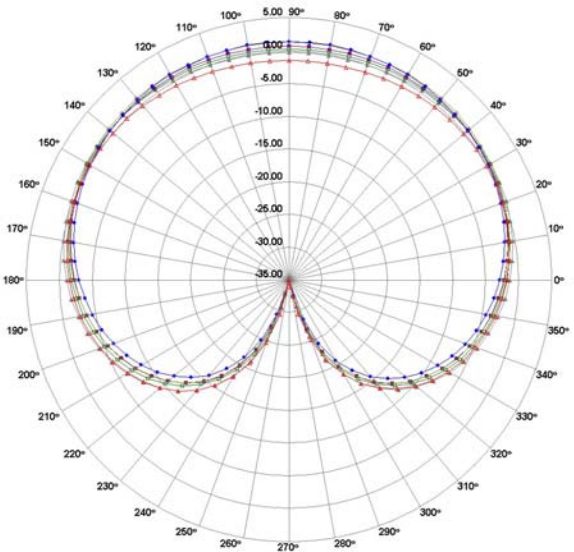

The 20-30-66 comprises a wide band Quadrifilar Helix, hybrid connected such as to provide essentially Right Hand Circular (RHC) polarization through a 180° solid angle.

The design of the 20-30-66 ensures performance is minimally affected by different ground planes and mounting circumstances.

SPECIFICATIONS

Cooper Antennas Model 20-30-66 UHF Satcom/MUOS Antenna

ELECTRICAL

Frequency	240 - 385 MHz
Gain (Typical)	Between -1.5 and 0 dBiC throughout elevation angles of +10° to 90° ≥ - 2.5 dBiC below 10° elevation
VSWR	≤ 2:1
Impedance (nominal)	50 Ohms
Power	200 Watts CW
Polarization	Right Hand Circular
RF Connector	N Female

intenna elevation patterns, RHCP,
min[dB] 4=0

Pattern at 240 270 290 320 360 380 MHz

MECHANICAL

Height	14.17 inches (360mm)
Radome Diameter	11.25 inches (286mm)
Base Plate Diameter	13 inches (330mm)

FINISH